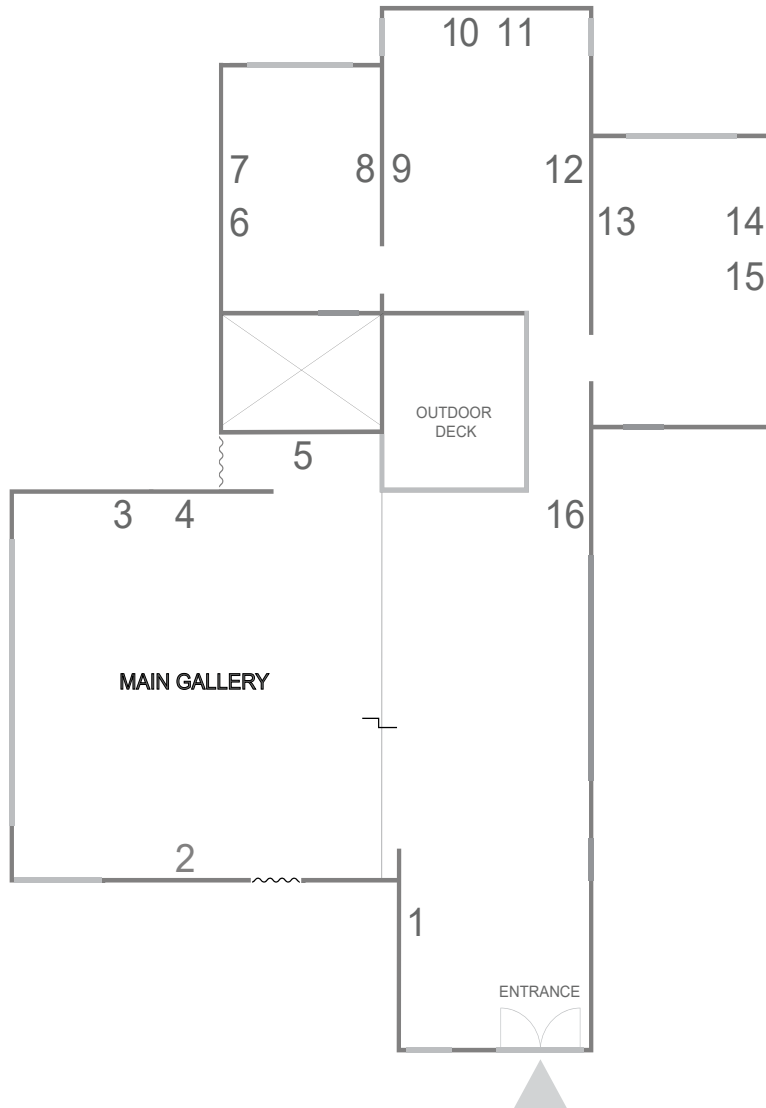

SUMA ORIENTALIS

FAUZAN OMAR: EXTREMELY EXCESSIVELY HARSH
29 Feb - 15 Mar 2020

1
WARM NIGHT 2
2017-2018
183x152cm
Acrylic on Canvas

2
BURST INTO FLAMES 1
2019
183x152cm
Dry Acrylic on Canvas

3
HARDER AND TOUGHER 1
2019
183x152cm
Acrylic and Artificial
Leaves on Canvas

4
HARDER AND TOUGHER 2
2019
183x152cm
Acrylic and Artificial
Leaves on Canvas

5
THE HEAT WAVE 1
2019
168x152cm
Dry Acrylic on Canvas

6
**THE THICK BLACK
SMOKES 1**
2019
152x122cm
Dry Acrylic on Canvas

7
**THE THICK BLACK
SMOKES 2**
2019
152x122cm
Dry Acrylic on Canvas

8
WEAKENED BY HEAT 3
2017-2019
53.5x53.5cm each
Grinded Wood

9
THE HEAT WAVE 2
2019
152x168cm
Dry Acrylic on Canvas

10
**THE THICK BLACK
SMOKES 3**
2019
152x122cm
Dry Acrylic on Canvas

11
**THE THICK BLACK
SMOKES 4**
2019
152x122cm
Dry Acrylic on Canvas

12
WEAKENED BY HEAT 2
2017-2019
53.5x53.5cm each
Grinded Wood

13
WARM NIGHT 1
2017-2018
183x152cm
Acrylic on Canvas

14
BURST INTO FLAMES 2
2019
137x121cm
Dry Acrylic on Canvas

15
BURST INTO FLAMES 3
2019
137x121cm
Dry Acrylic on Canvas

16
WEAKENED BY HEAT 1
2017-2019
53.5x53.5cm each
Grinded Wood