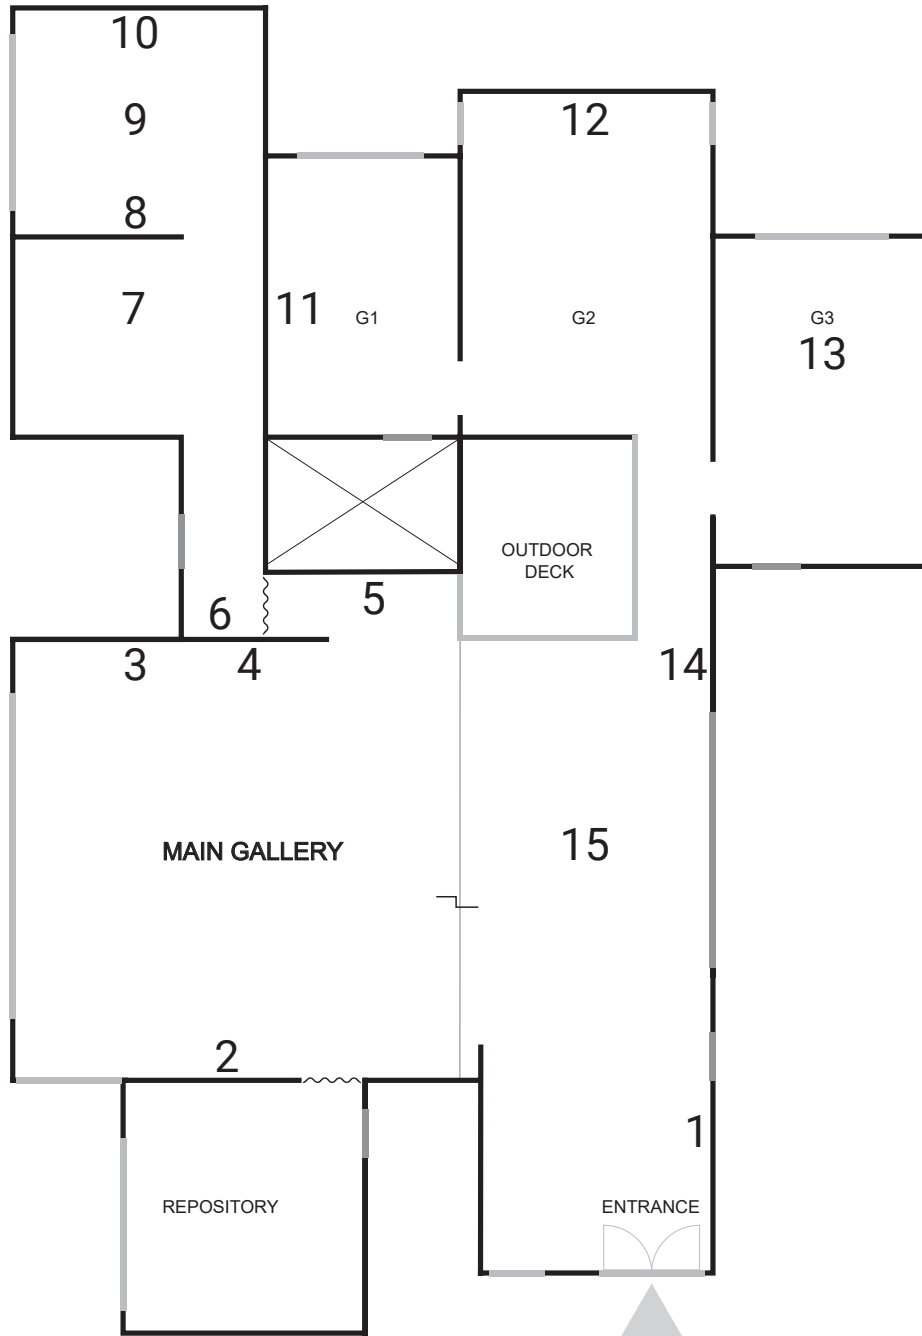

SUMA ORIENTALIS

Main Gallery |

Ricardo Chavez Tovar: Tropikal Avant-Dark

1
SPOONFUL OF SOUL
 2017
 67x35 cm
 Photogram
 RM1,500

2
THE SPIRAL DREAM OF A THIRD EYE
 2017
 157x148 cm
 Photogram, Soft Pastel
 RM11,000

3
WILD BOAR RESCUING A RABBIT FROM A CUL DE SAC
 2019
 121x173.5 cm
 Photogram
 RM11,000

4
DRIVERS OF THE SHADOW POOPIES
 2012
 40x40 cm
 Photogram
 RM1,000

5
FOOLISH ASTRAL TRIP IN STILLS
 2018
 170x161.5 cm
 Photogram
 RM11,000

6
DYNAMICS OF RESURRECTION
 2017
 93x37 cm
 Photogram
 RM2,500

7
THE SILVER CORD OF THE UMBILICUS OF THE SLEEPER
 2018, Variable
 Installation
 RM6,500

8
PIERCED HEART ON A CAROUSEL
 2017
 124x75 cm
 Photogram
 RM3,500

9
ARJUNA VS THE CAPRICIOUS MIND
 2019
 51x22x18.5 cm
 Assemblage - Photogram, Wood
 RM3,500

10
SERIES OF "FAIRIES AMID FLOWERS"
 (Right to Left)
#1 VENUS
#2 SORCERESS
#3 HARVESTER
#4 SHE RINGS THE BELL
#5 HERMAPHRODITE
#6 FAIRIES WEAR BOOTS
#7 FAIRY ON HEELS I
#8 FAIRY ON HEELS II
#9 BLOOM
#10 JOY
#11 FAIRY POWER
 2018
 35x28 cm
 Photogram
 RM8,000